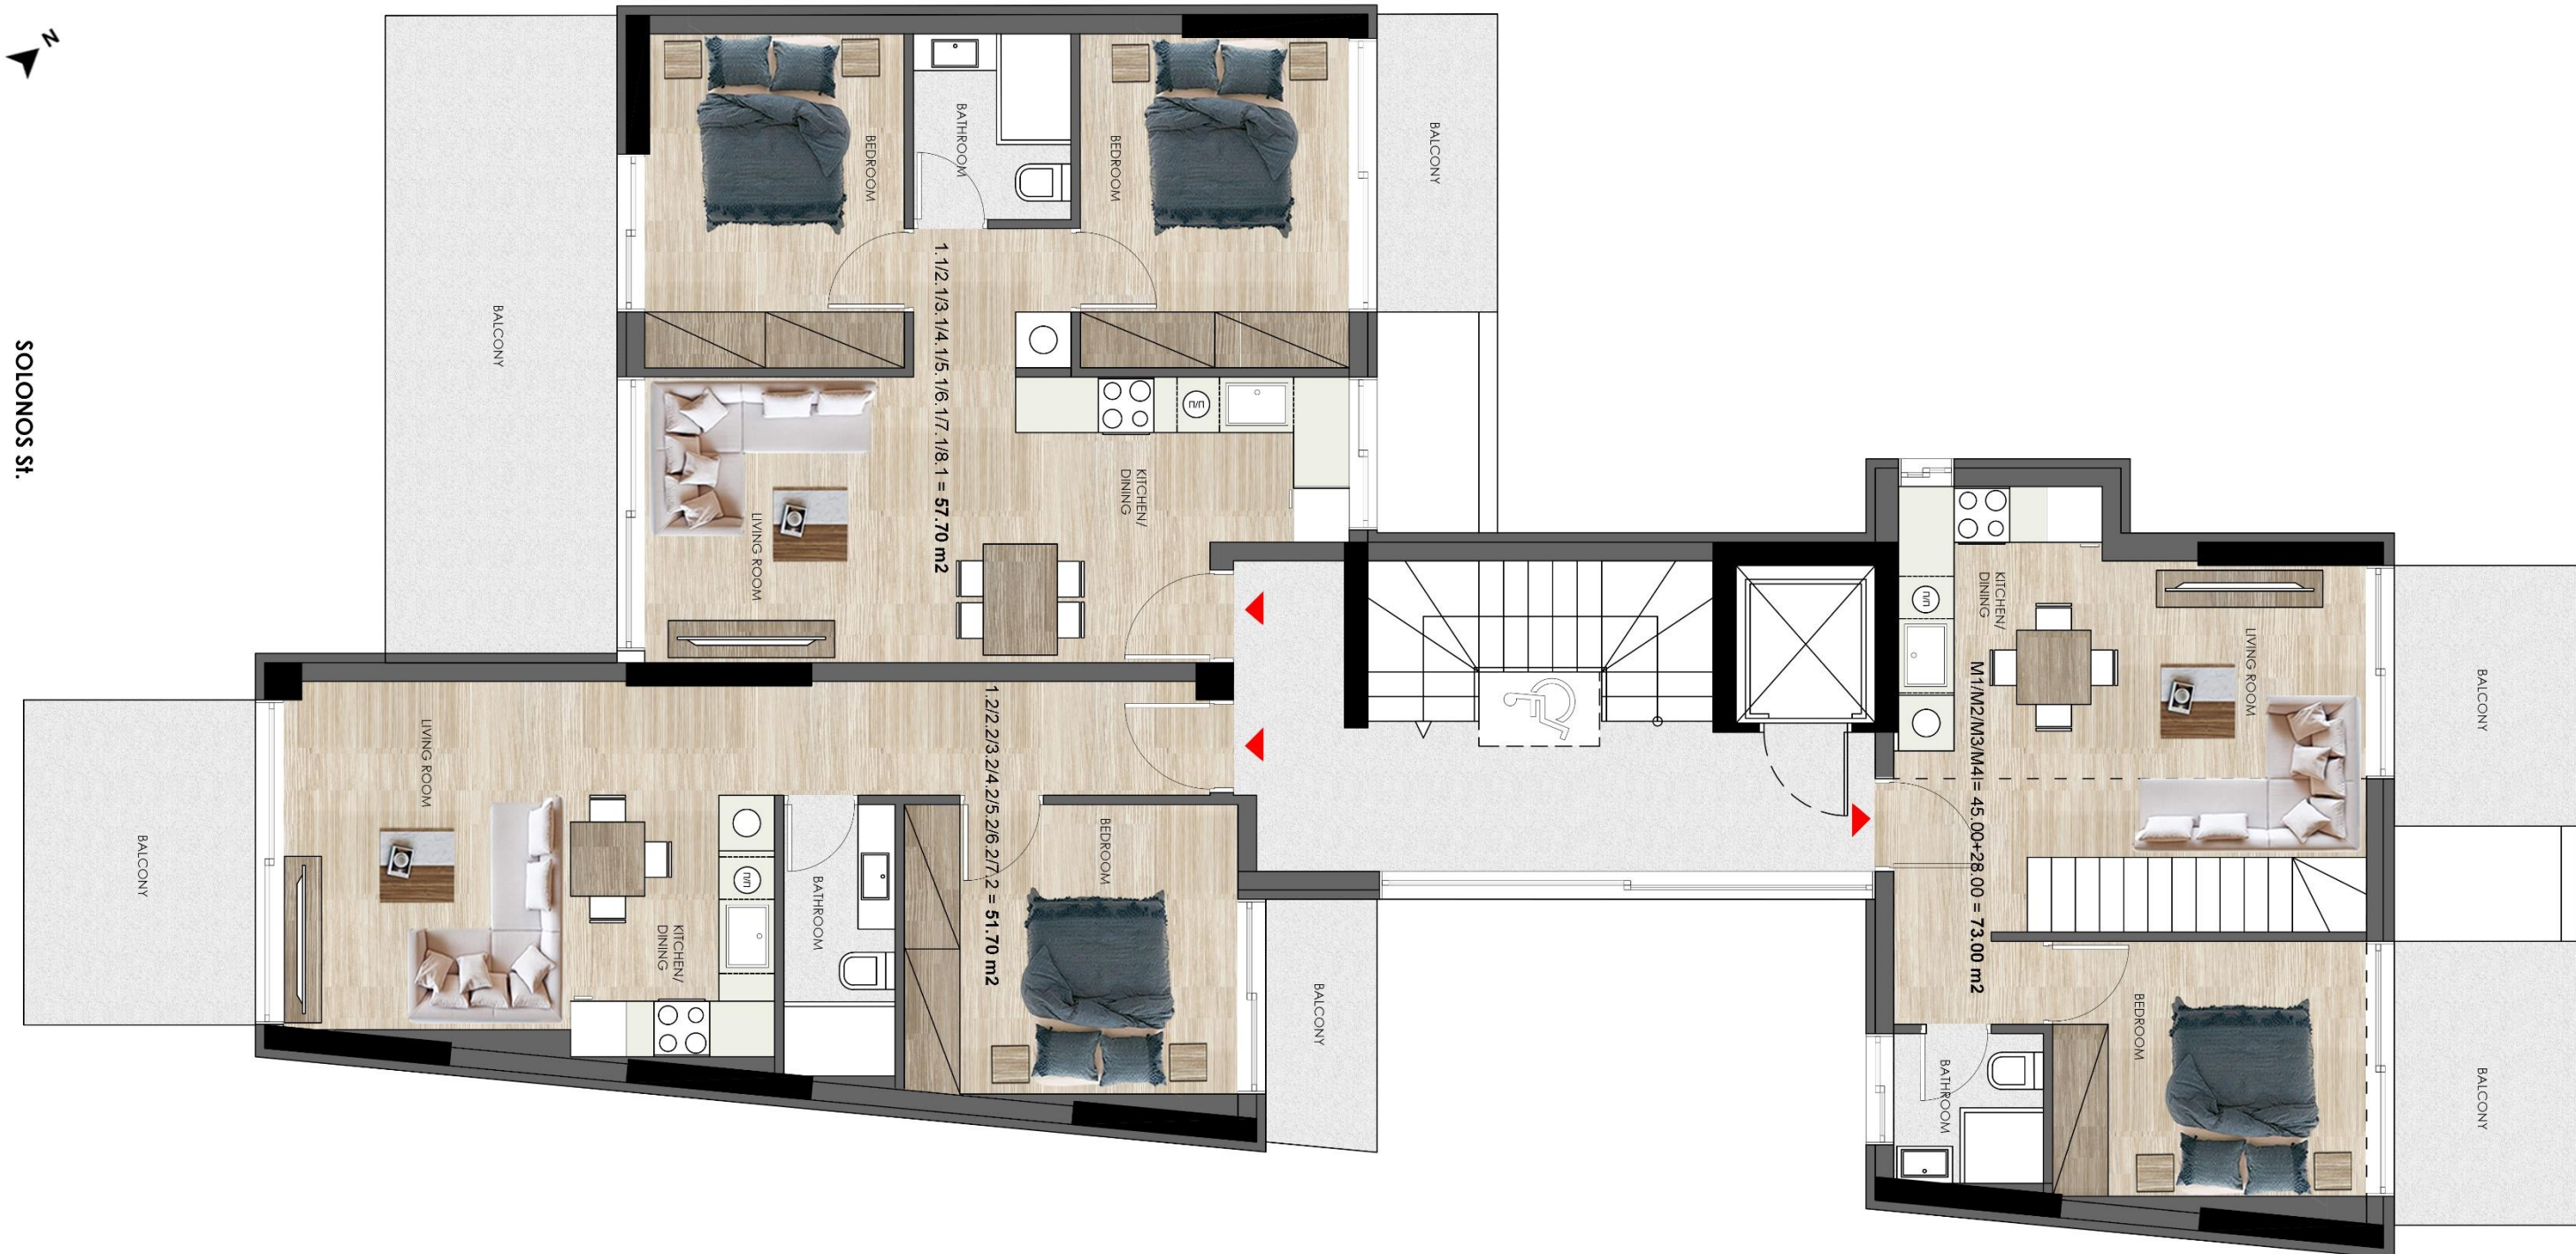

# APARTMENT 1.1

SOLONOS 46 , KALITHEA  
1,3,5,7 FLOOR PLANS

S.M  
57.70

S.M BALCONIES  
21.50

LEVEL  
1

PARKING  
YES

STORAGE ROOM  
NO

BEDROOMS  
2