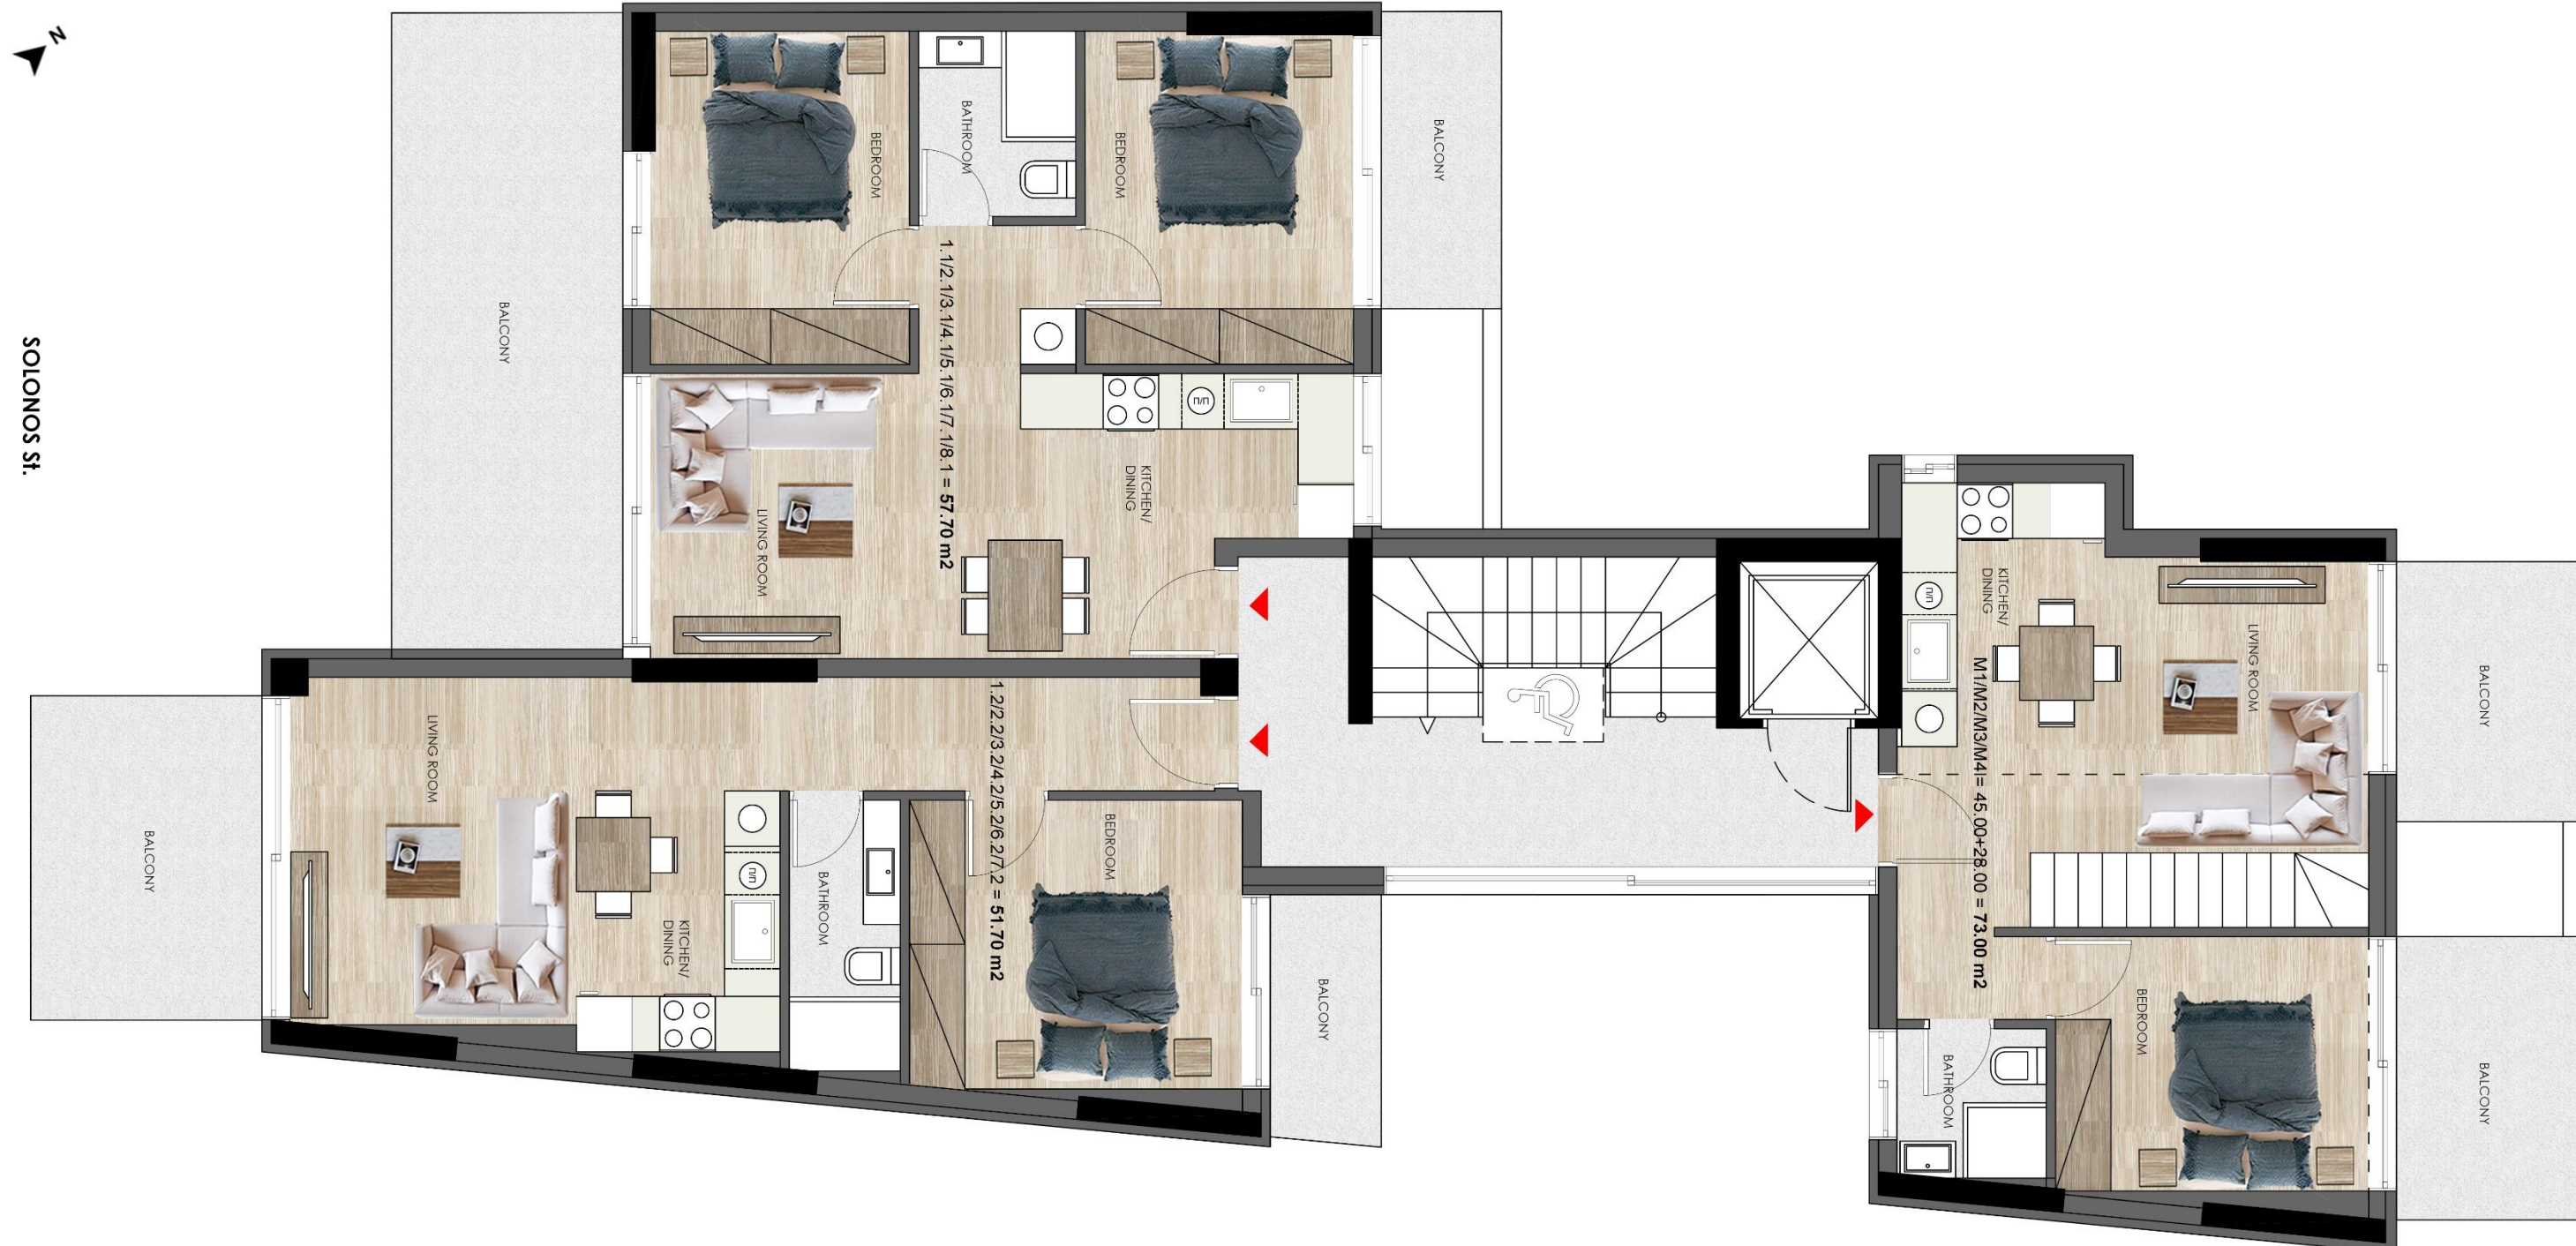

# APARTMENT 1.2

SOLONOS 46 , KALITHEA  
1,3,5,7 FLOOR PLANS

S.M  
51.70

S.M BALCONIES  
12.00

LEVEL  
1

PARKING  
YES

STORAGE ROOM  
NO

BEDROOMS  
1