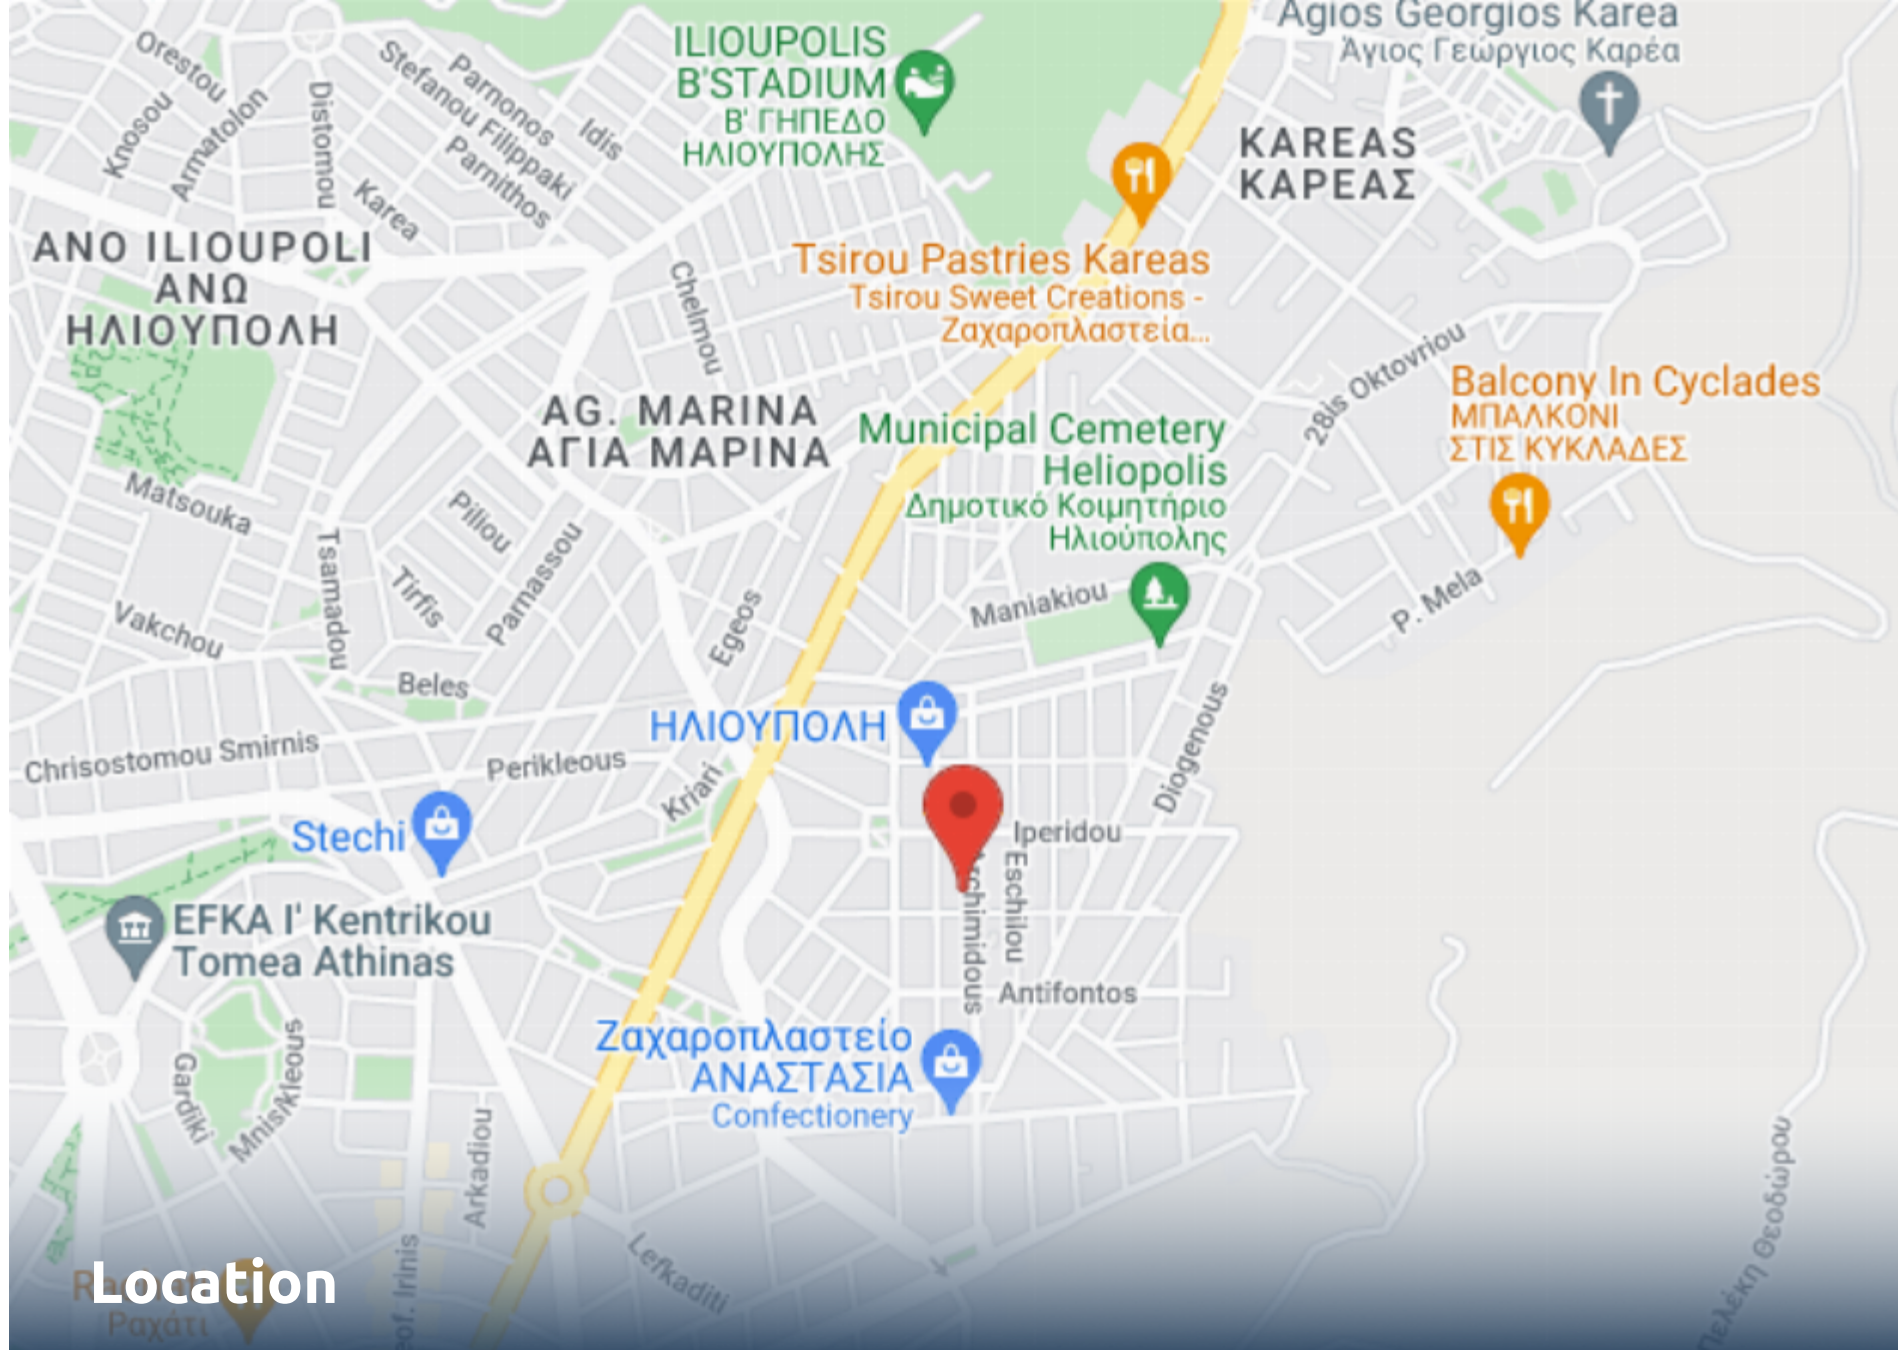

ILIOUPOLI - DIMOSTHENOUS 25

South, Ilioupoli

Project Description

South, Ilioupoli

The building is located in the southern part of Athens close to the city center in the area of Ilioupoli which is considered the most refined region due to its immaculate layout. The building extends into six levels offering (two) single-bedroom apartments and (four) double-bedroom apartments. It is noticeable influence of modern architecture with white painted walls combined with wooden features displayed on the balconies of the fence.

Property Features

- Elevator
- Storage Space
- Floors Building
- Sea View
- Energy Grade: A+

Amenities

- Airport 31 km
- School 4 km
- Beach 5.8 km
- Hospital 5 km
- Shops 0.81 km
- Tram 130 km

Location
South, Ilioupoli